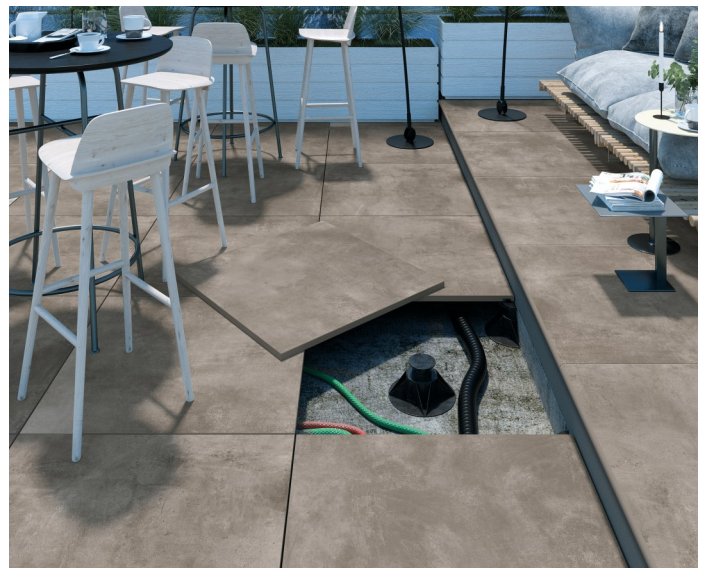

Caldera 20mm

Porcelain Tile

3 colours

1 Finish

1 size

Designed to match our 10mm version, the 20mm thick version of Caldera is perfect for outdoor fixing to create contemporary outdoor living spaces and providing a perfect opportunity to create the indoor / outdoor aesthetic where your tiles continue from internal living areas to external for a seamless effect.

Delivered in sophisticated contemporary shades of Grey, White and Beige this range will bring a unique touch of character to any setting.

V3 Moderate Variation

Size	Finish	Thickness	Colour Availability
600 x 600mm	Matt	20mm	All