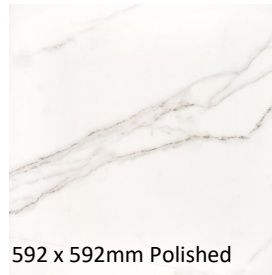

GENEVA

Wall & Floor Tile

- 1 colours
- 2 Finishes
- 3 Sizes

Glazed ceramic wall tile with matching glazed porcelain floor.
Classic marble effect for a timeless look

V2 Slight variation

Size	Finish	Thickness
600 x 600mm	Polished	9.5mm
350 x 700mm	Polished	9.5mm
450 x 1200mm	Polished	9.5mm