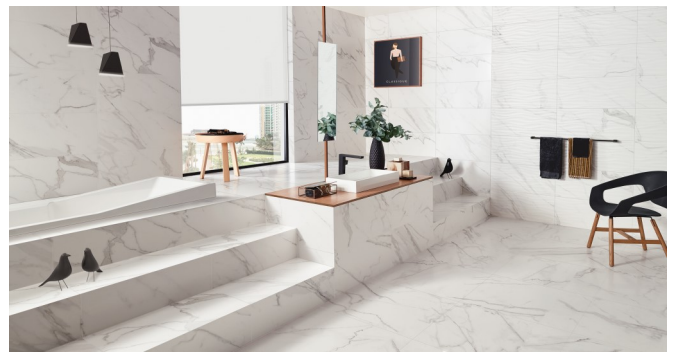

GENEVA

Wall & Floor Tile

- 1 colours
- 2 Finishes
- 3 Sizes

Glazed ceramic wall tile with matching glazed porcelain floor.
Classic marble effect for a timeless look

V2 Slight variation

Size	Finish	Thickness
600 x 600mm	Polished	9.5mm
350 x 700mm	Polished	9.5mm
450 x 1200mm	Polished	9.5mm