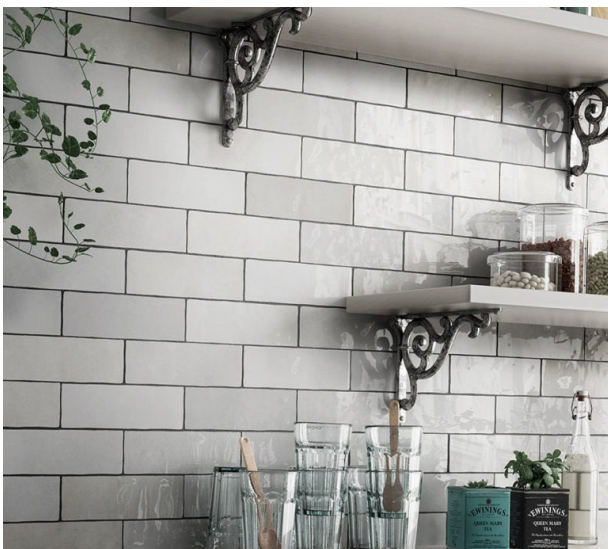

CAMDEN

Wall Tile

6 colours

1 Finish

1 Size

Camden is a white-body ceramic wall tile inspired by the timeless charm of traditional Moroccan tiles. Featuring vividly colourful finishes and a handcrafted aesthetic, it captures the enchanting essence of Zellige tiles

With a rich palette of colours and high shade variation, Camden exudes boldness, vibrancy, and sophistication. Their subtly uneven surfaces bring character, elegance, and depth to any wall, adding a distinctive touch of style and personality.