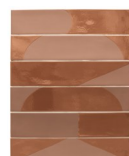

## Wall Tile

10 colours

1 Finish

1 Size

Tribal-inspired graphics illuminate environments with a sense of brightness and artistic flair.

White

Blue

Beige

Light Grey

Mint

Taupe

Dark Grey

Pine

Terracotta

Garnet

v3