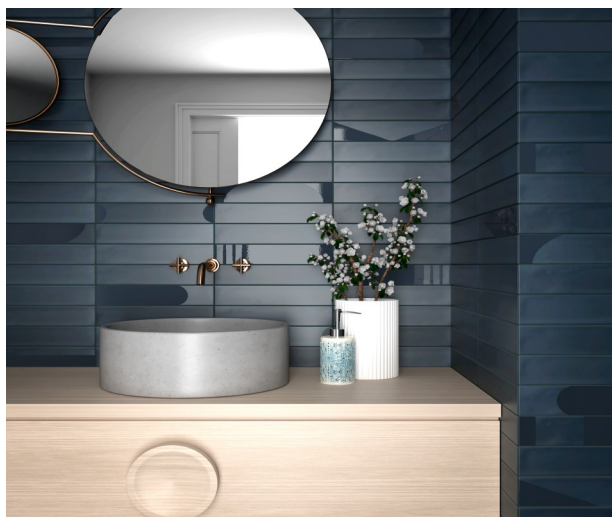

HELSINKI

Wall & Floor Tile

10 colours

1 Finish

1 Size

Infusing spaces with a contemporary charm. Helsinki's essential lines, and bold colour combinations bring brightness and creative composition to any environment. The collection's 10 harmonious colour palettes seamlessly merge classic elegance with modern flair, creating a balanced and visually captivating mood.

White

Blue

Beige

Light Grey

Mint

Taupe

Dark Grey

Pine