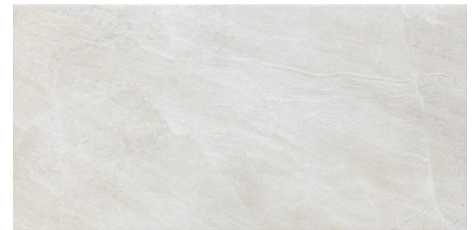

CHAMONIX

Wall & Floor Tile

2 colours

1 Finish

2 Sizes

Chamonix beautifully replicates the natural allure of stone with its graceful veining. Its refined stone-effect design exudes unmatched aesthetic sophistication while offering the durability and benefits of porcelain stoneware.

White

300 x 600mm

300 x 340mm

Grey

300 x 600mm

300 x 340mm

v2

Slight variation

Size	Finish	Thickness	Colour Availability
300 x 600mm	Natural	8.2mm	All
300 x 340mm	Natural	8.2mm	All

Print colours may vary from actual tiles. Please request samples from our office

Decor Tiles & Floors