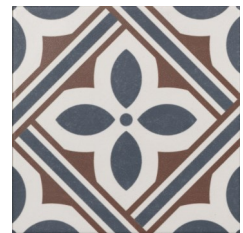

CHIC DECOR

Wall & Floor Tile

4 colours

1 Finish

1 Size

Inspired by classical Greek aesthetics, these tiles feature intricate patterns in neutral and colourful tones, making them ideal for both traditional and contemporary spaces.

Olympia Mix

Olympia Grey

Atenae Bone

Atenae Gris

Size	Finish	Thickness	Colour Availability
200 x 200mm	Natural	8mm	All

v1

Uniform appearance

Print colours may vary from actual tiles. Please request samples from our office