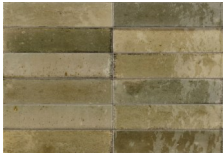

LANTERN

Wall & Floor Tile

8 colours

1 Finish

1 Size

The Lantern range exudes rustic, time-worn charm. with its beautifully aged appearance and imperfect surfaces. The subtle irregularities in its edges and textures tell a story of time's passage, creating a distinctive vintage aesthetic that infuses any space with character

Black

White

Blue

Greige

Turquoise

Pink

Green

Musk

v3
Moderate variation

| Size | Finish | Thickness | Colour Availability |
|------------|--------|-----------|---------------------|
| 60 x 240mm | Gloss | 10mm | All |

Print colours may vary from actual tiles. Please request samples from our office