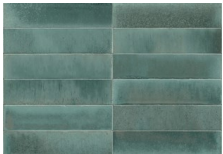

LANTERN

Wall & Floor Tile

8 colours

1 Finish

1 Size

The Lantern range exudes rustic, time-worn charm. with its beautifully aged appearance and imperfect surfaces. The subtle irregularities in its edges and textures tell a story of time's passage, creating a distinctive vintage aesthetic that infuses any space with character

Black

White

Blue

Greige

Turquoise

Pink

Green

Musk

v3
Moderate variation

| Size | Finish | Thickness | Colour Availability |
|------------|--------|-----------|---------------------|
| 60 x 240mm | Gloss | 10mm | All |

Print colours may vary from actual tiles. Please request samples from our office