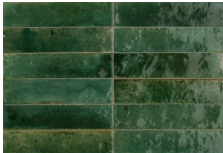

LANTERN

Wall & Floor Tile

8 colours

1 Finish

1 Size

The Lantern range exudes rustic, time-worn charm. with its beautifully aged appearance and imperfect surfaces. The subtle irregularities in its edges and textures tell a story of time's passage, creating a distinctive vintage aesthetic that infuses any space with character

Black

White

Blue

Greige

Turquoise

Pink

Green

Musk

v3
Moderate variation

| Size | Finish | Thickness | Colour Availability |
|------------|--------|-----------|---------------------|
| 60 x 240mm | Gloss | 10mm | All |

Print colours may vary from actual tiles. Please request samples from our office