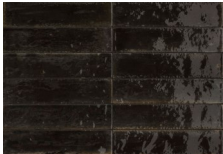

LANTERN

Wall & Floor Tile

8 colours

1 Finish

1 Size

The Lantern range exudes rustic, time-worn charm. with its beautifully aged appearance and imperfect surfaces. The subtle irregularities in its edges and textures tell a story of time's passage, creating a distinctive vintage aesthetic that infuses any space with character

Black

White

Blue

Greige

Turquoise

Pink

Green

Musk

v3
Moderate variation

| Size | Finish | Thickness | Colour Availability |
|------------|--------|-----------|---------------------|
| 60 x 240mm | Gloss | 10mm | All |

Print colours may vary from actual tiles. Please request samples from our office