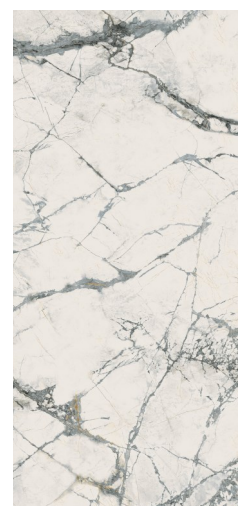

MAJESTIC

Wall & Floor Tile

1 colour

2 Finishes

1 Size

Inspired by the natural allure of premium marble, this tile features a stunning pattern of graceful veins and soft, sophisticated hues. Perfect for both residential and commercial spaces, its large-format design enhances visual appeal while minimizing grout lines for a seamless, luxurious look.

Size	Finish	Thickness	Colour Availability
600 x 1200mm	Matt	6mm	N/A
600 x 1200mm	Polished	6mm	N/A

v3

Moderate variation

Print colours may vary from actual tiles. Please request samples from our office

Decor Tiles & Floors