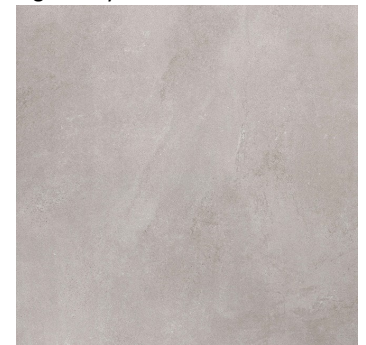

PALMA

Wall & Floor Tile

2 colours

1 Finish

3 Sizes

From the charm of stones with their inexhaustible strength, Palma features warm, inviting shades, each with veins that tells a story, infusing spaces with a sense of history and enduring elegance.

300 x 600mm

600 x 600mm

Stone

900 x 900mm

300 x 600mm

600 x 600mm

Light Grey

900 x 900mm

Size	Finish	Thickness	Colour Availability
300 x 600mm	Natural	10mm	All
600 x 600mm	Natural	10mm	All
900 x 900mm	Natural	10mm	All

v1

Uniform appearance

Print colours may vary from actual tiles. Please request samples from our office