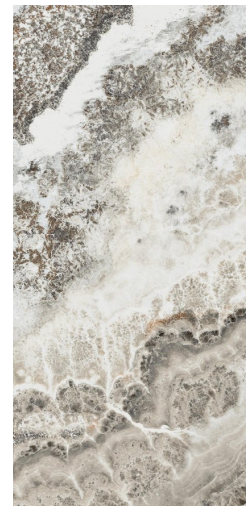

SUBLIME

Wall & Floor Tile

1 colour

2 Finishes

1 Size

Showcasing a stunning natural stone-inspired design with swirling veins and speckled details in soft white, grey, and earthy tones. The organic flow of the patterns adds depth and elegance, making it an excellent choice for both modern and classic spaces.

Size	Finish	Thickness	Colour Availability
600 x 1200mm	Matt	6mm	N/A
600 x 1200mm	Polished	6mm	N/A

v3

Moderate variation

Print colours may vary from actual tiles. Please request samples from our office

 **Decor Tiles & Floors**