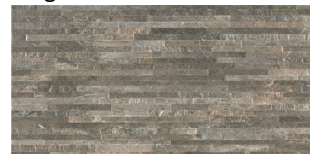

LENAYER

Floor & Wall Tile

3 colours

2 Finishes

1 Size

brings the beauty of natural stone into your space with a refined, contemporary finish. Its subtle veining and soft, neutral tones create a sophisticated and timeless look, perfect for both modern and classic interiors.

Perla

Crema

Argent

Perla Decor

Crema Decor

Argent Decor

300 x 610mm

Size	Finish	Thickness	Colour Availability
300 x 610mm	Natural	9mm	All
300 x 610mm Decor	Natural	9mm	All