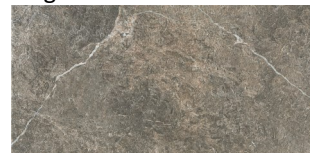

LENAYER

Floor & Wall Tile

3 colours

2 Finishes

1 Size

brings the beauty of natural stone into your space with a refined, contemporary finish. Its subtle veining and soft, neutral tones create a sophisticated and timeless look, perfect for both modern and classic interiors.

Perla

Crema

Argent

Perla Decor

Crema Decor

Argent Decor

300 x 610mm

Size	Finish	Thickness	Colour Availability
300 x 610mm	Natural	9mm	All
300 x 610mm Decor	Natural	9mm	All