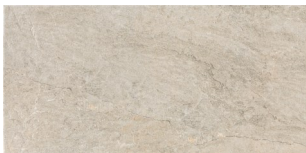

LENAYER

Floor & Wall Tile

3 colours

2 Finishes

1 Size

brings the beauty of natural stone into your space with a refined, contemporary finish. Its subtle veining and soft, neutral tones create a sophisticated and timeless look, perfect for both modern and classic interiors.

Perla

Crema

Argent

Perla Decor

Crema Decor

Argent Decor

300 x 610mm

Size	Finish	Thickness	Colour Availability
300 x 610mm	Natural	9mm	All
300 x 610mm Decor	Natural	9mm	All